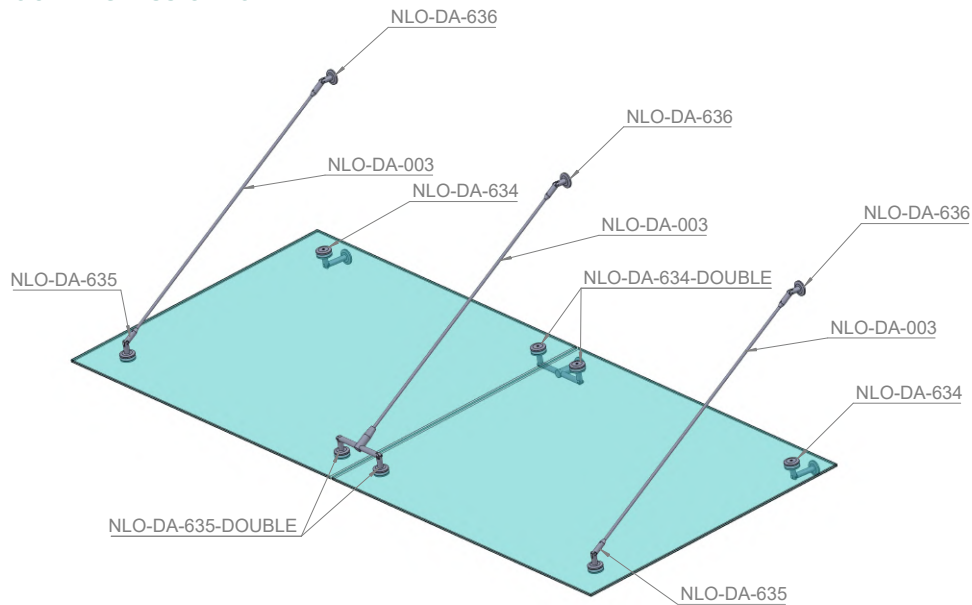

## SINGLE GLASS CANOPY

✓ MAX. GLASS SIZE: **1500 x 1800 MM**

## DOUBLE GLASS CANOPY

✓ MAX. GLASS SIZE: **1500 x 1500 MM**

✓ GLASS THICKNESS: **12,76 - 21,52 MM**

## TENSION ROD

NLO-DA-003

✓ LENGTH:  
1000 MM  
1200 MM  
1500 MM  
1950 MM