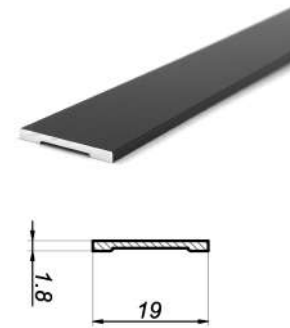

GLASS LOFT

LOFT STYLE GLASS DOORS

NEW !

GLASS LOFT

LOFT STYLE GLASS DOORS

STANDARD FRAME PROFILE

CS-1512-2500-B

FRAME PROFILE WITH MILLING FOR DOOR LOCK

L=2500mm

Milling on the height 1100mm

CS-1512-2500-F-L-B - drzwi lewe
CS-1512-2500-F-R-B - drzwi prawe

CS-1902-3000-B
GRID PROFILE

CS-ACX-0.7-9-33
ADHESIVE TAPE

ACCESSORIES

DOOR HANDLES

G800-450-B L=450mm
NLO-ZD-2857-610-B L=635mm
NLO-ZD-2857-457-B L=480mm
NLO-ZD-2856-B L=230mm
NLO-ZD-2816-B L=170mm