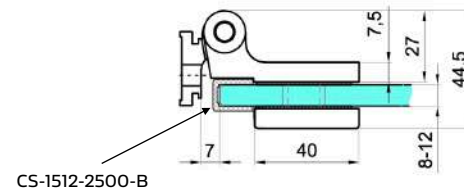

GLASS LOFT

LOFT STYLE GLASS DOORS

HINGE FOR LOFT DOOR

NTZ-650

CS-1512-2500-B

ATTENTION! Glass cut out is different as for NTZ-500 / NTZ-600 / NTZ-1000

CONNECTION OF CS-1512-2500-B PROFILE WITH NTZ-650-B HINGE DOES NOT REQUIRE PROFILE CUTTING. THE PROFILE IS SLIED ENTIRELY ON THE EDGE OF THE MOUNTED GLASS DOOR.