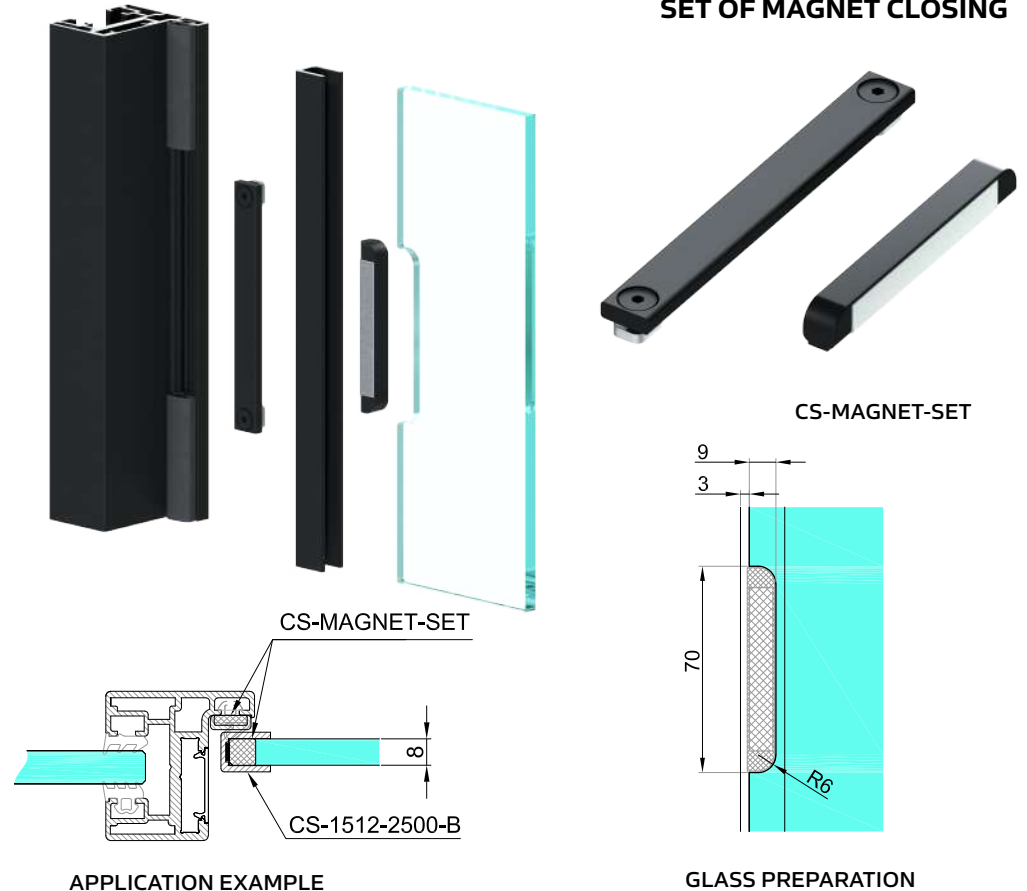

GLASS LOFT

LOFT STYLE GLASS DOORS

NEW !

GLASS LOFT

LOFT STYLE GLASS DOORS

STANDARD FRAME PROFILE

CS-1512-2500-B

FRAME PROFILE WITH MILLING FOR DOOR LOCK

L=2500mm

Milling on the height 1100mm

CS-1512-2500-F-L-B - drzwi lewe
CS-1512-2500-F-R-B - drzwi prawe

CS-1902-3000-B
GRID PROFILE

CS-ACX-0.7-9-33
ADHESIVE TAPE

ACCESSORIES

DOOR HANDLES

G800-450-B L=450mm
NLO-ZD-2857-610-B L=635mm
NLO-ZD-2857-457-B L=480mm
NLO-ZD-2856-B L=230mm
NLO-ZD-2816-B L=170mm

GLASS LOFT MAGNET LOFT STYLE GLASS DOORS WITH MAGNET HIDDEN LOCK

NEW !

GLASS LOFT MAGNET LOFT STYLE GLASS DOORS WITH MAGNET HIDDEN LOCK

SET OF MAGNET CLOSING

INSTALLATION

FLAT MAGNET SLIDE INTO THE FRAME. THE SECOND MAGNET IS INSTALLED IN THE PLACE OF THE CUT IN THE GLASS BEFORE APPLYING THE U SHAPE PROFILE ON THE GLASS.