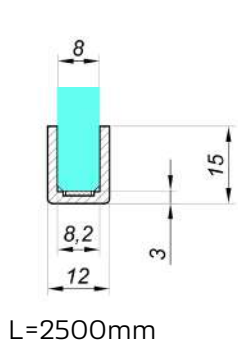

GLASS LOFT

LOFT STYLE GLASS DOORS

NEW !

GLASS LOFT

LOFT STYLE GLASS DOORS

STANDARD FRAME PROFILE

CS-1512-2500-B

FRAME PROFILE WITH MILLING FOR DOOR LOCK

L=2500mm

Milling on the height 1100mm

CS-1512-2500-F-L-B - drzwi lewe
CS-1512-2500-F-R-B - drzwi prawe

CS-1902-3000-B
GRID PROFILE

CS-ACX-0.7-9-33
ADHESIVE TAPE

ACCESSORIES

DOOR HANDLES

G800-450-B L=450mm
NLO-ZD-2857-610-B L=635mm
NLO-ZD-2857-457-B L=480mm
NLO-ZD-2856-B L=230mm
NLO-ZD-2816-B L=170mm