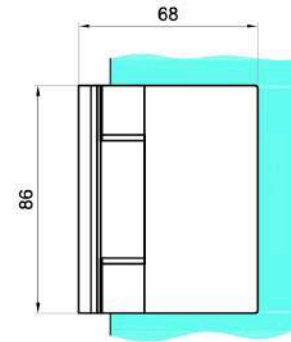

GLASS LOFT

LOFT STYLE GLASS DOORS

HINGE FOR LOFT DOOR

NTZ-650

CS-1512-2500-B

ATTENTION! Glass cut out is different as for NTZ-500 / NTZ-600 / NTZ-1000

CONNECTION OF CS-1512-2500-B PROFILE WITH NTZ-650-B HINGE DOES NOT REQUIRE PROFILE CUTTING. THE PROFILE IS SLIED ENTIRELY ON THE EDGE OF THE MOUNTED GLASS DOOR.