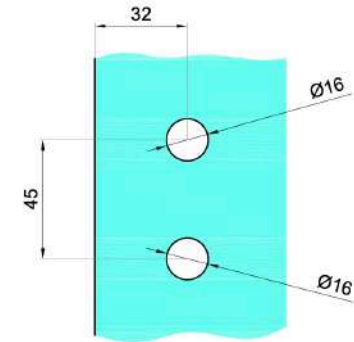

GLASS LOFT

LOFT STYLE GLASS DOORS

HINGE FOR LOFT DOOR

NTZ-650

CS-1512-2500-B

ATTENTION! Glass cut out is different as for NTZ-500 / NTZ-600 / NTZ-1000

CONNECTION OF CS-1512-2500-B PROFILE WITH NTZ-650-B HINGE DOES NOT REQUIRE PROFILE CUTTING. THE PROFILE IS SLIED ENTIRELY ON THE EDGE OF THE MOUNTED GLASS DOOR.