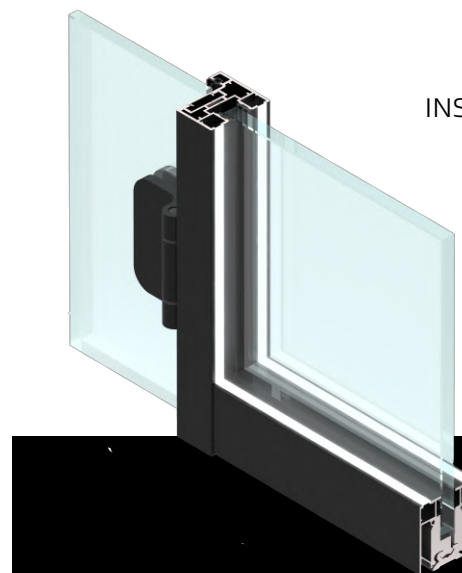

SYSTEM OF GLASS OFFICE WALLS WITH INTEGRATED LED LIGHT

OFC-4S-LED-B

SYSTEM OF GLASS OFFICE WALLS WITH INTEGRATED LED LIGHT

LED COVERS ARE IN MILKY FINISH.
LEDON SYSTEM IS ADAPTED TO THE
INSTALLATION OF 7-12 MM WIDE LED STRIPS.
WE DO NOT PROVIDE LED STRIPS.

GOLD MEDAL WINNER.
WINNER OF THE
COMPETITION FOR MOST
INNOVATIVE PRODUCT
OF BUDMA 2020 FAIR.

OFFICE LEDON

GOLD MEDAL WINNER OF BUDMA 2020 FAIR