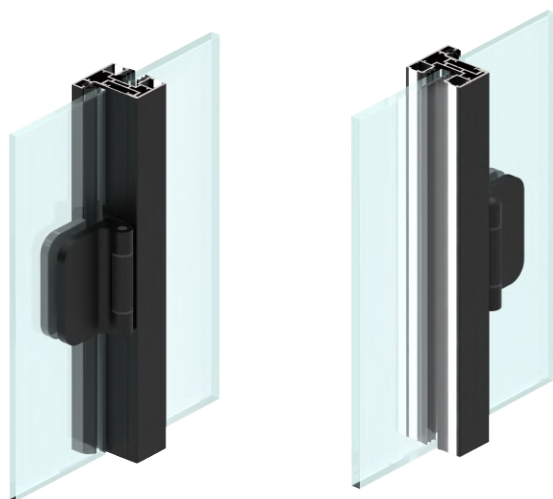

SYSTEM OF GLASS OFFICE WALLS WITH INTEGRATED LED LIGHT

ALUMINIUM DOOR FRAME