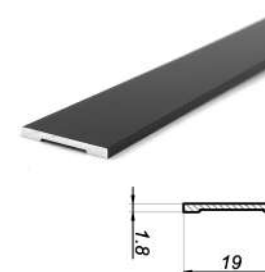

CS-1902-3000-B